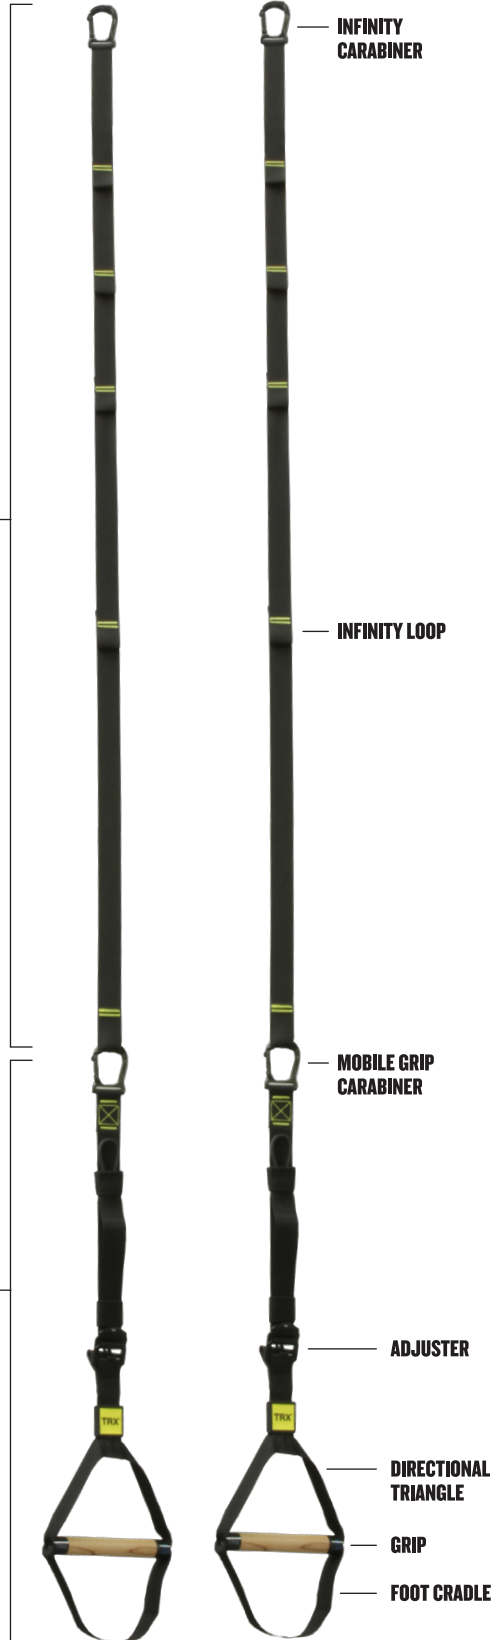

OVERVIEW

Modeled after classic Gymnastics Rings, the TRX Duo Trainer™ marks an evolution in training equipment, with its enhanced ergonomic design, adjustability, and full-body integrative system.

True to TRX form, the Duo Trainer™ is designed to be used both indoors and outdoors, and with uneven anchor points such as sturdy tree branches. The result is an innovative training tool that delivers on TRX's commitment to create the ultimate Functional Training experience.

INFINITY ANCHOR

MOBILE GRIP

Shown:
Long Duo Trainer
• 12' Infinity Straps

GRIP

The straight handle design is ergonomically advantageous in injury prevention and exercise alignment, allowing for full bodyweight loading and proper hand and wrist biomechanics.

INFINITY ANCHORS & INFINITY LOOPS

The Infinity Anchors and Loops permit quick and efficient adjustment and length changes, training and location versatility, and an overall safer training experience.

MOBILE GRIPS